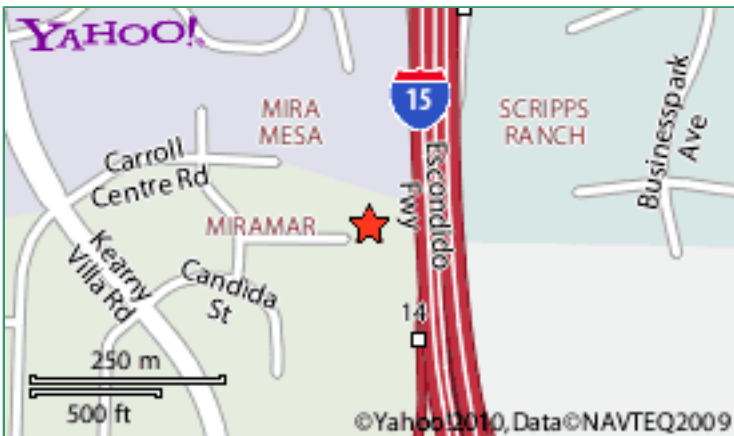

PhotographySchools

Contact Information

Lifetouch National School Studios

**9682 Via Excelencia
San Diego, CA 92126
(858) 693-1793**

**Website: N/A
E-Mail: N/A**

Map

Hours Of Operation

N/A